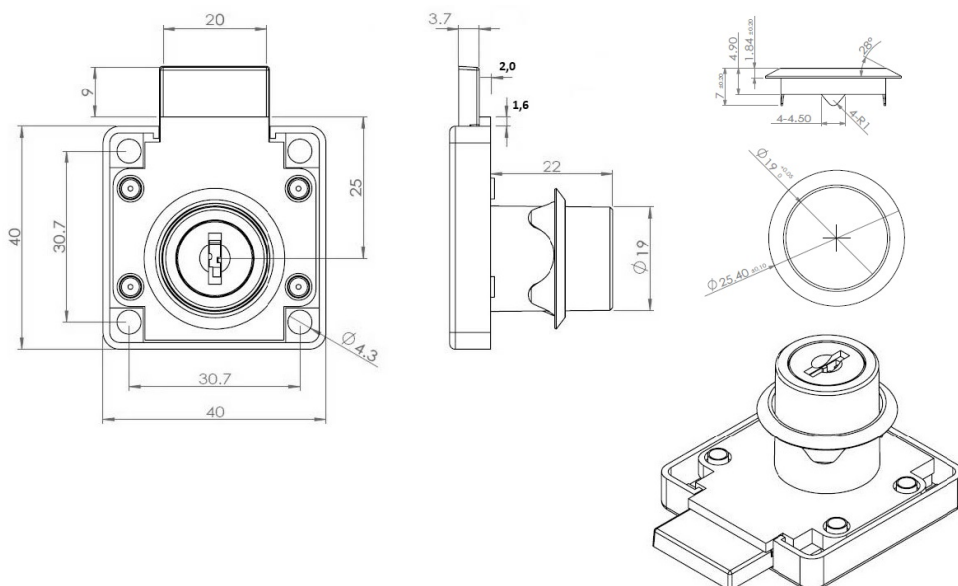

## Description:

Rim Lock 850,  $\varnothing 19 \times 22 \text{mm}$ , Drawer, Alu Finish, MK SISO

## Item number:

14.01.047-0

Units	Box	Carton	HS Code	Barcode
Pcs.	12	240	8301300000	
				5704866032193